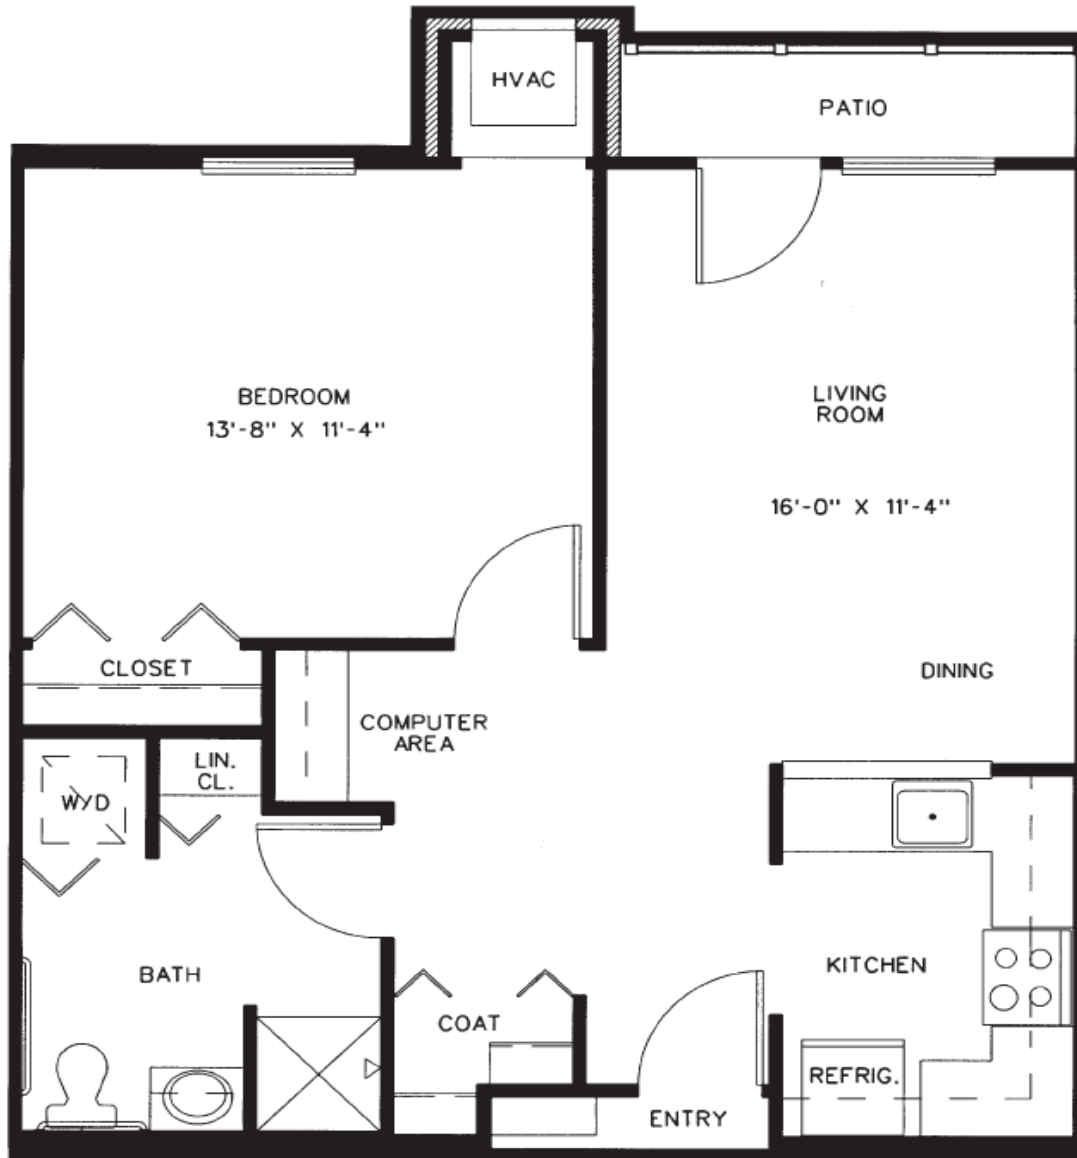

Apartment

Sizes and measurements may vary
1/4 inch = 1 foot

660 sq. ft.

ONE BEDROOM DELUXE

Parkwood Heights Senior Living
1340 Parkwood Drive • Macedon, NY • 14502
(315) 986-9100 • (585) 223-7595
www.parkwoodheights.com